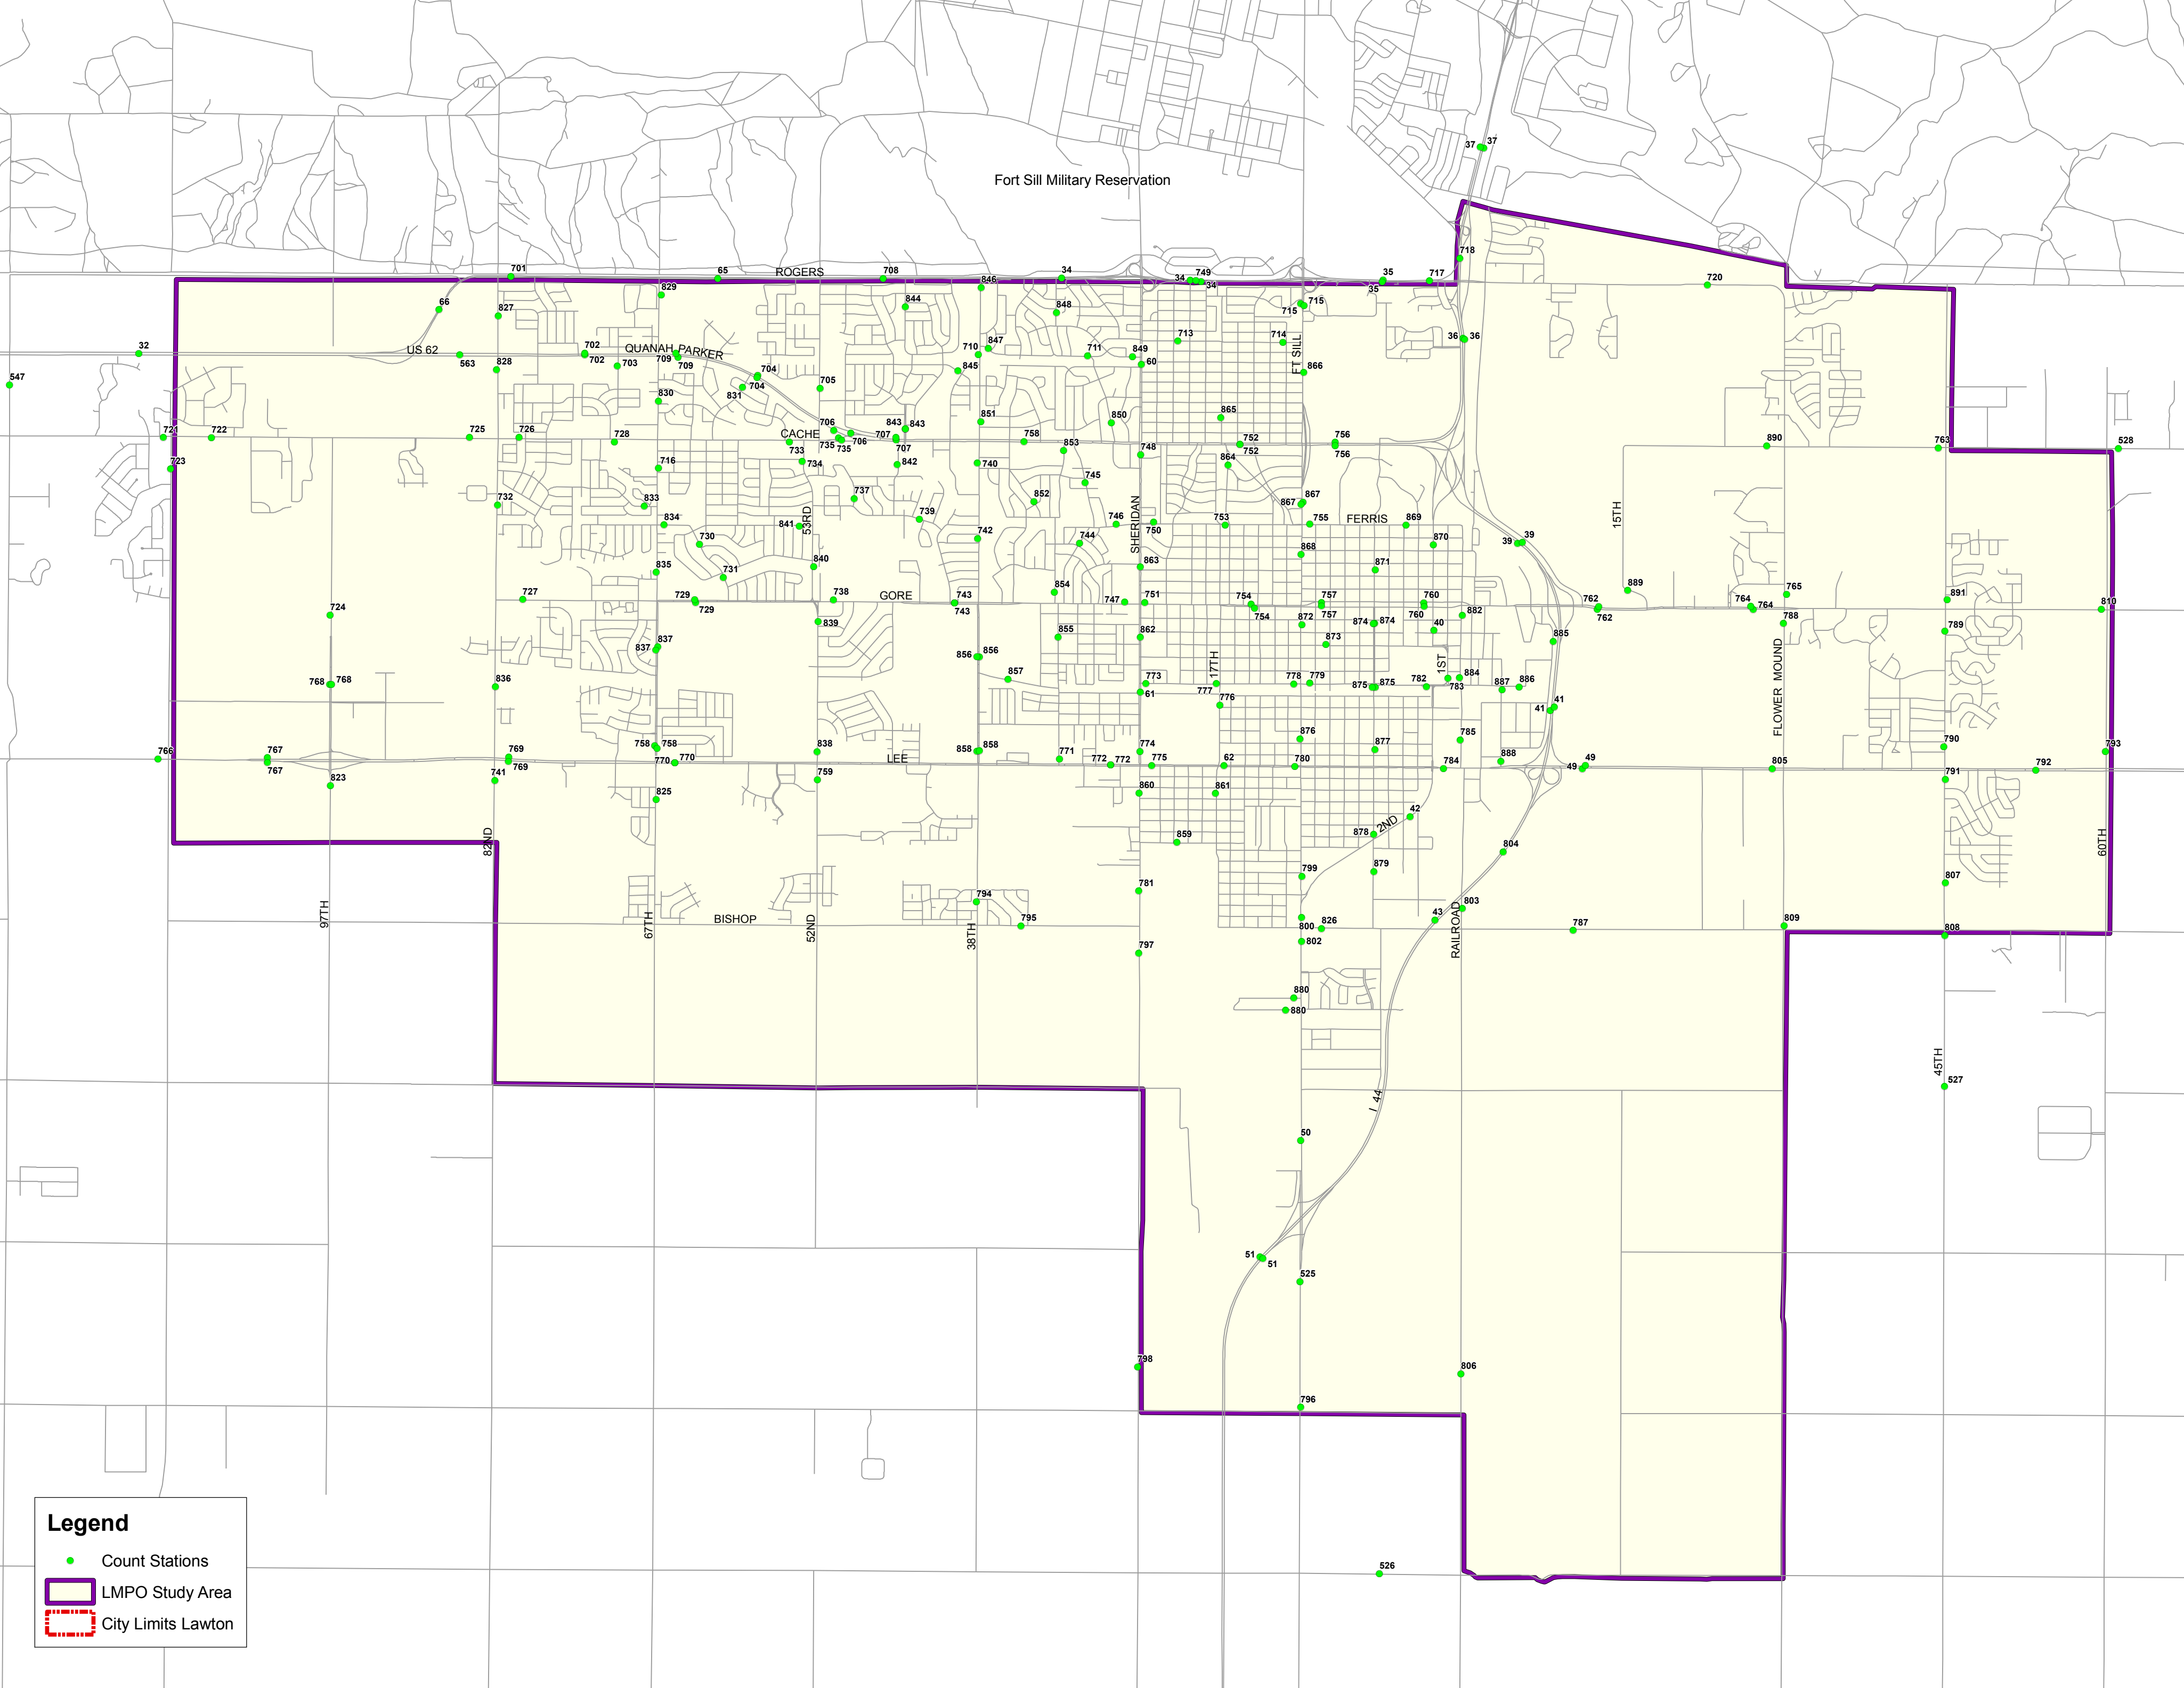

Fort Sill Military Reservation

Legend

- Count Stations
- ▭ LMPO Study Area
- ▭ City Limits Lawton